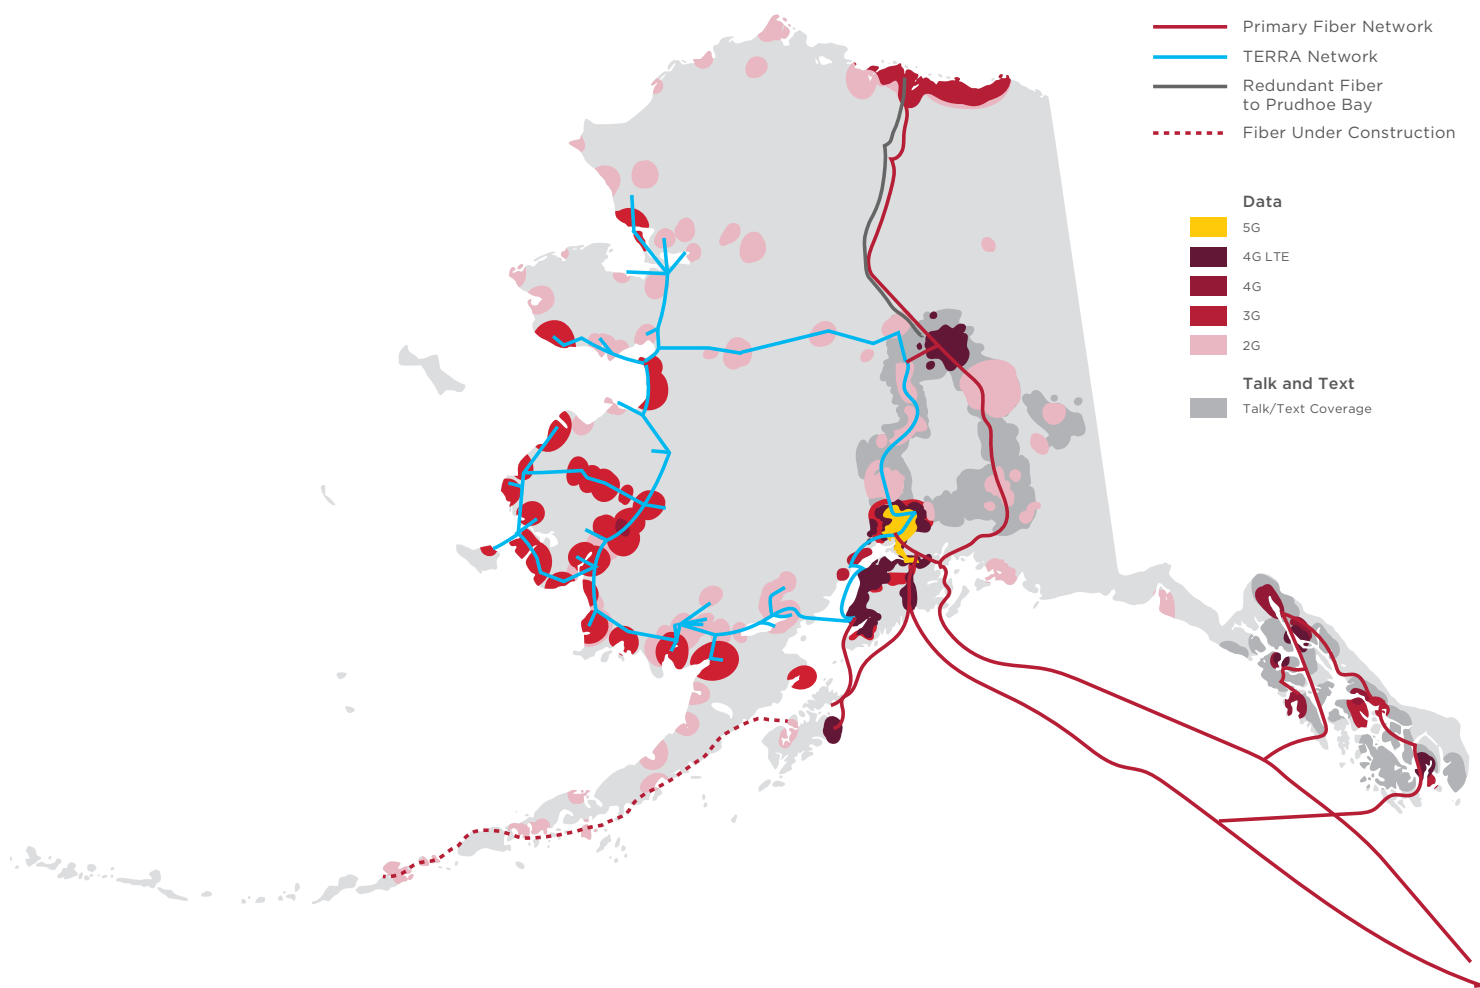

GCI'S STATEWIDE NETWORK COVERAGE

GCI is the nation's premier provider of Arctic connectivity.

We have invested more than \$4 billion in private capital to build a network that covers 97% of Alaskans, and are the only provider to deliver dual-fiber connectivity to the North Slope, providing best-in-class LTE technology to Alaska's oil fields.

ALASKA'S MOST ADVANCED NETWORK